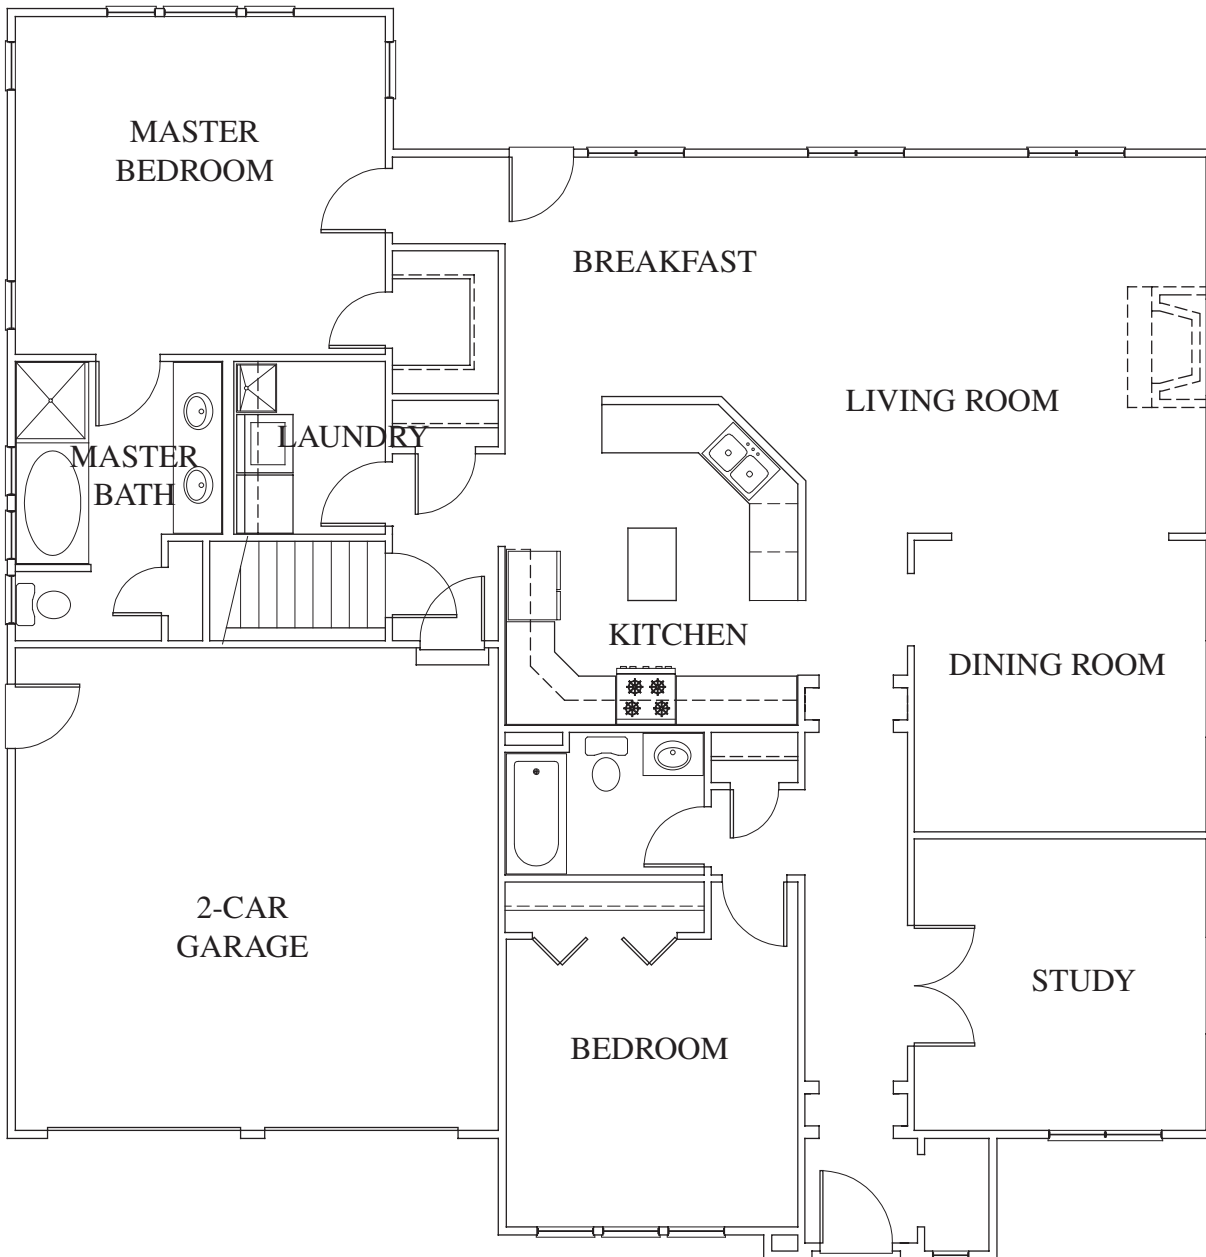

# The Merlot

www.emerywoods.com

f (216) 443-9533

p (216) 357-7607

Warrensville Heights, OH 44128

26611 Emery Road

The Chateaus  
of EMERY WOODS