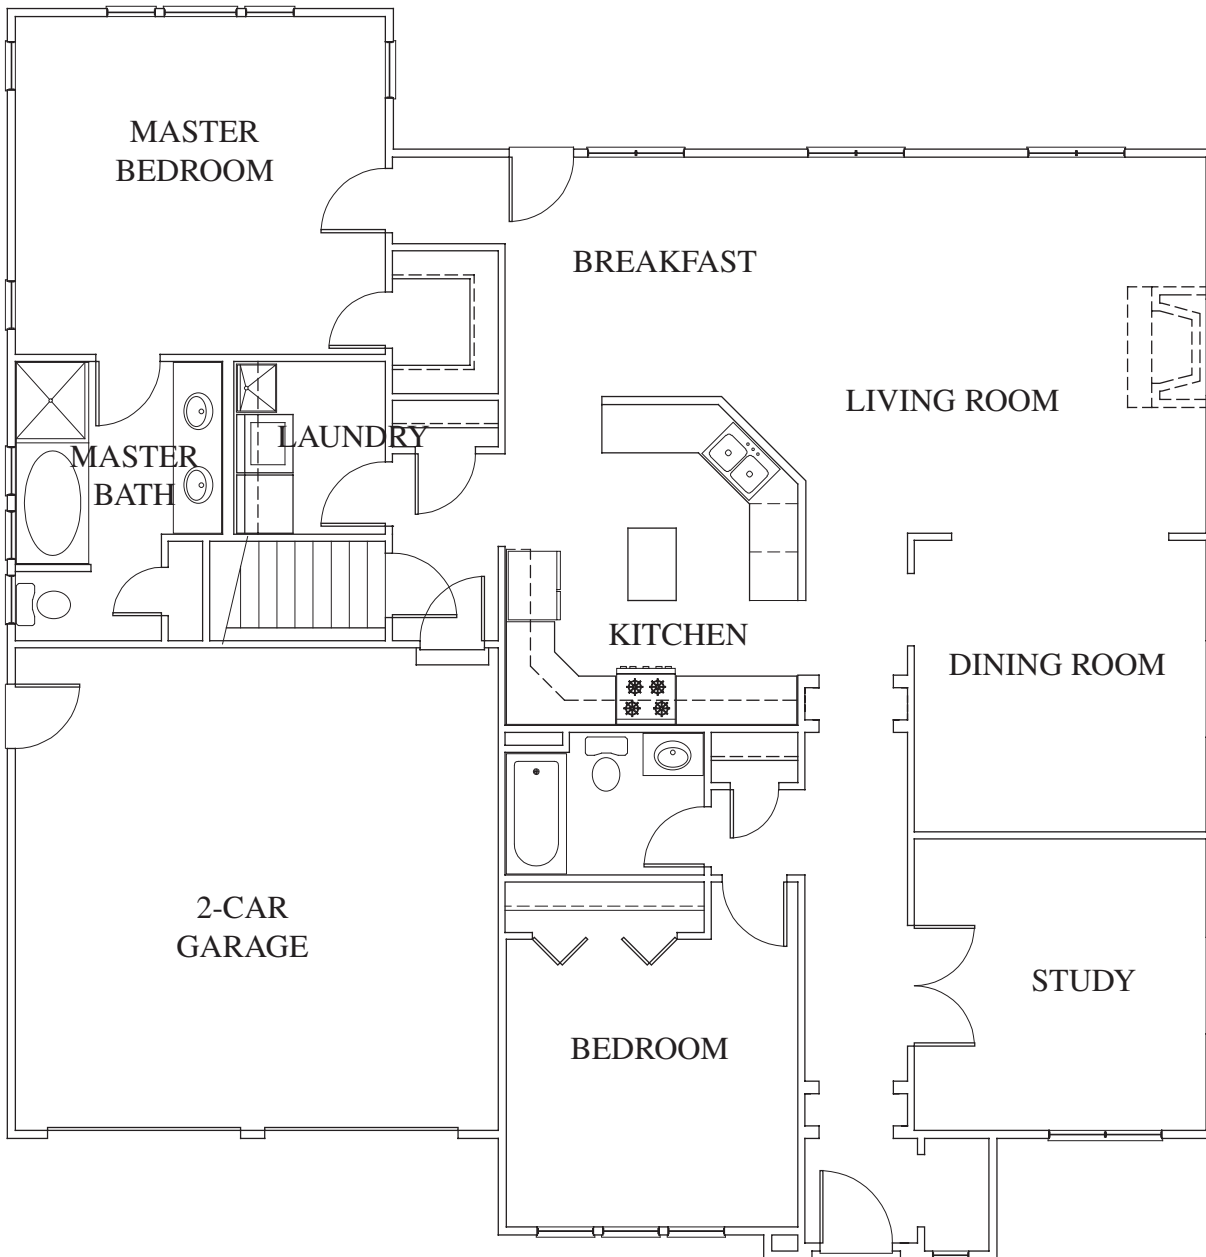

The Merlot

www.emerywoods.com

f (216) 443-9533

p (216) 357-7607

Warrensville Heights, OH 44128

26611 Emery Road

The Chateaux
of EMERY WOODS