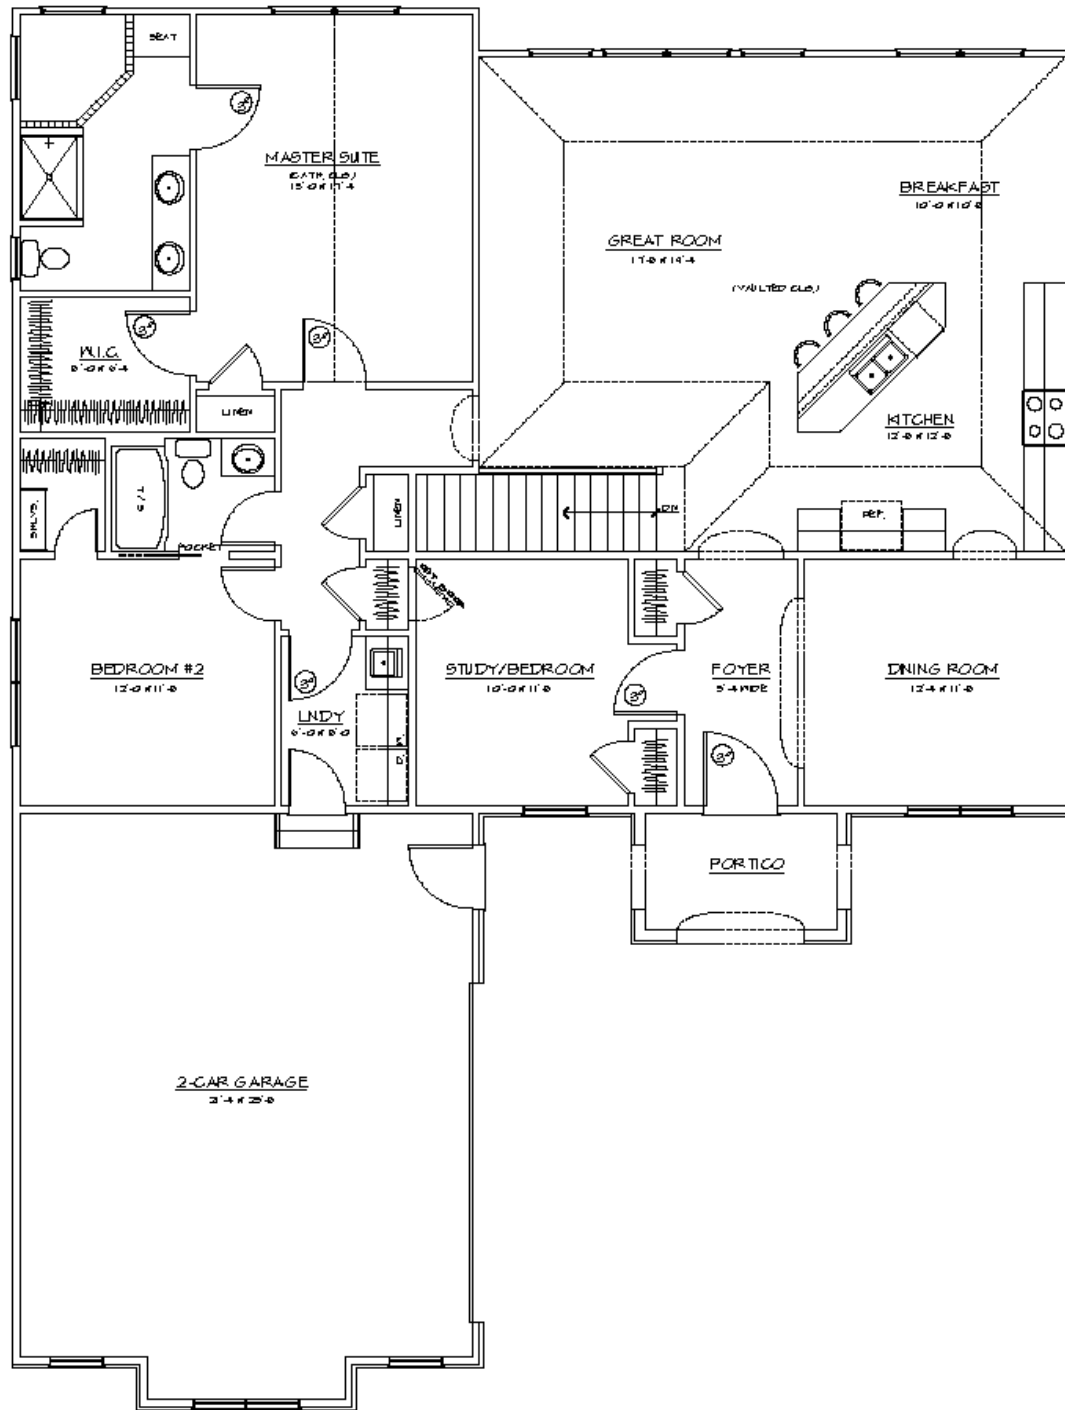

The Lurette

26611 Emery Road ■ Warrensville Heights, OH 44128 ■ p (216) 357-7607 ■ f (216) 443-9533 ■ www.emerywoods.com

The Chateaux
of EMERY WOODS