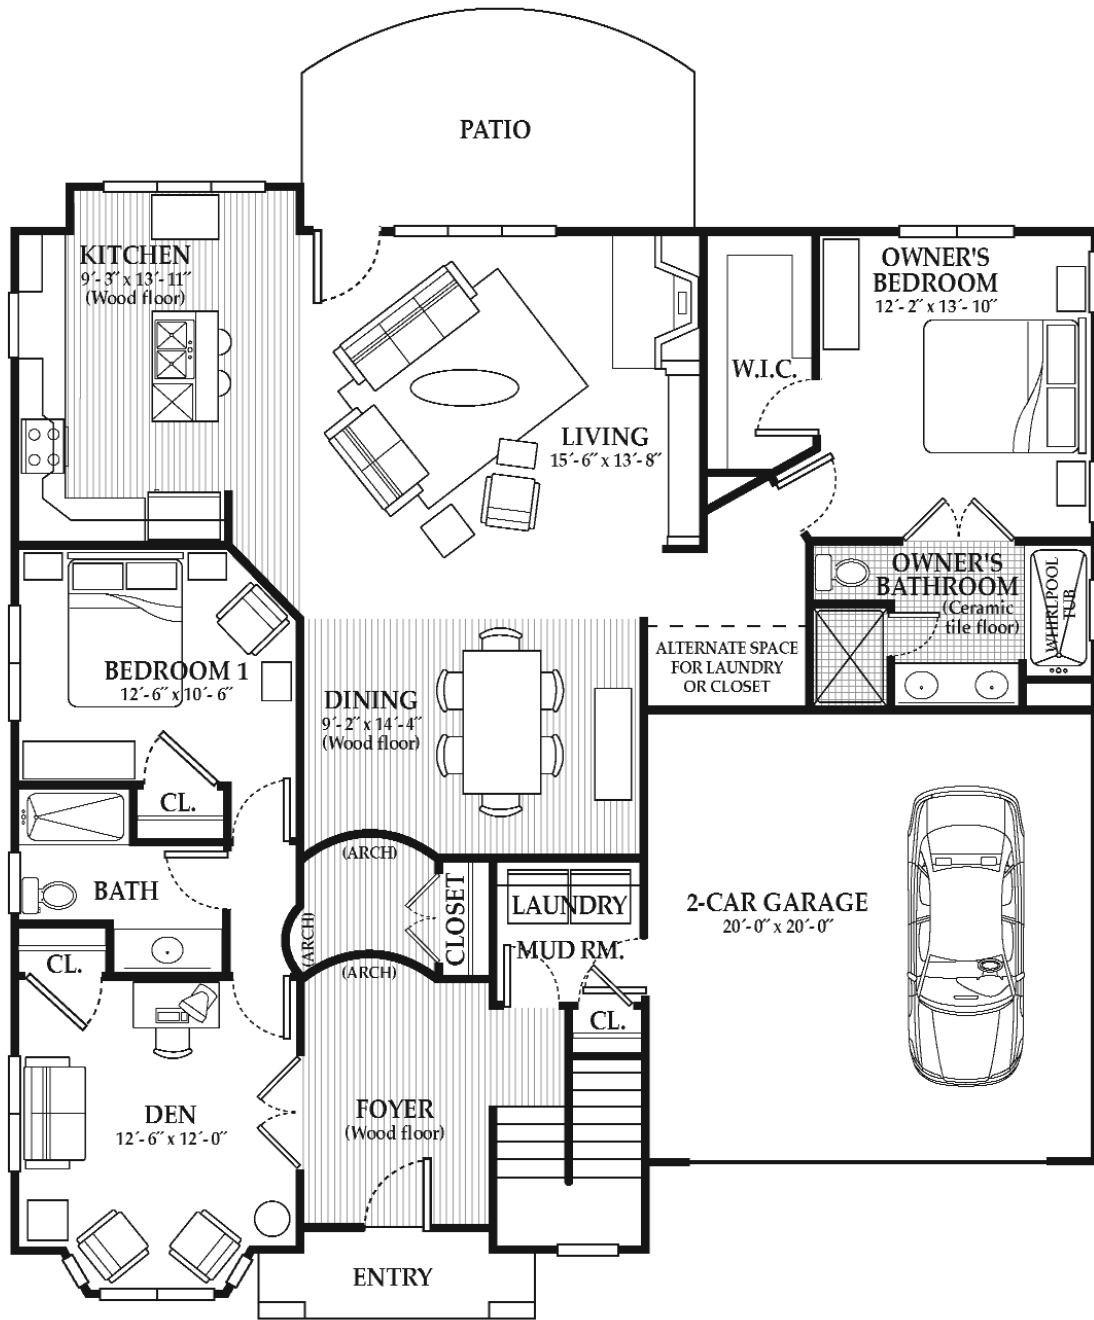

The Alsace

www.emerywoods.com

f (216) 443-9533

p (216) 357-7607

Warrensville Heights, OH 44128

26611 Emery Road